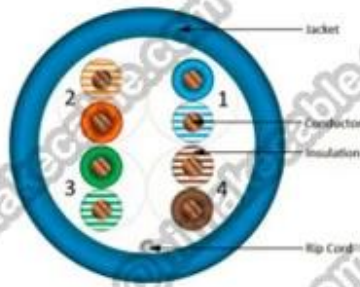

100 meters across all systems and conditions for Gigabit Ethernet.

Cost Varies by length and manufacturer, with \$0.40 - \$0.60 per foot as an average; generally about 20% higher than Cat5e.

Varies by length and manufacturer, with \$0.55 - \$0.85 per foot as an average; generally about 20-35% higher than Cat6.

Standard gauges in conductors 22-24 AWG wire

16-20 AWG wire

CAT5e UTP Bulk Cable

CAT6 UTP Bulk Cable

CAT6A UTP Bulk Cable

Packaging & Shipping

305m/pull out box

colour pull out box