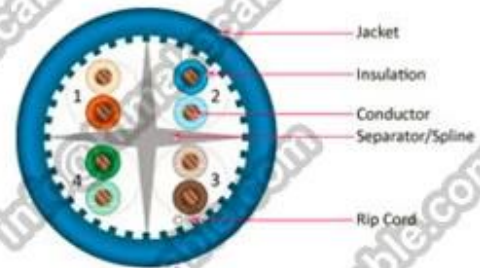

CAT5e UTP Bulk Cable

CAT6 UTP Bulk Cable

CAT6A UTP Bulk Cable

Packaging & Shipping

305m/pull out box

colour pull out box

2boxes in carton

305m/wooden reel