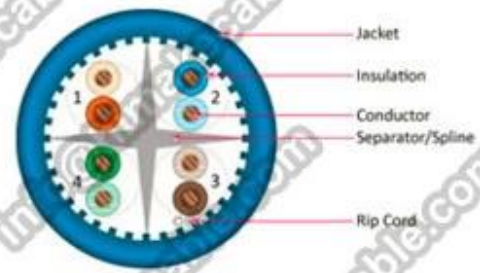

Packae datas: (more details please email us: info@himakecable.com)

Product Type Description	Norminal Cross-section (mm)	Wire core Structure (No./mm)	Insulationl Diameter (mm)	Calculation Outer Diameter (mm)	Product prox. Weight (Kg/km)
Cat.5e UTP PVC	4x2x0.5(24AWG)	1/0.51	0.91	5.1	31

Cat.5e UTP PVC	25x2x0.5(24AWG)	1/0.51	0.91	11.5	175
Cat.5e UTP LSZH	4x2x0.5(24AWG)	1/0.51	0.91	5.1	33
Cat.5e UTP LSZH	25x2x0.5(24AWG)	1/0.51	0.91	11.5	179

CAT5e UTP Bulk Cable

CAT6 UTP Bulk Cable

CAT6A UTP Bulk Cable