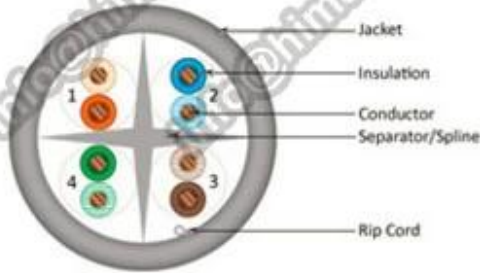

Packae datas: (more details please email us: info@himakecable.com)

Product Type Description	Norminal Cross-section (mm)	Wire core Structure (No./mm)	Insulationl Diameter (mm)	Calculation Outer Diameter (mm)	Product prox. Weight (Kg/km)
Cat.5e UTP PVC	4x2x0.5(24AWG)	1/0.51	0.91	5.1	31

Cat.5e UTP PVC	25x2x0.5(24AWG)	1/0.51	0.91	11.5	175
Cat.5e UTP LSZH	4x2x0.5(24AWG)	1/0.51	0.91	5.1	33
Cat.5e UTP LSZH	25x2x0.5(24AWG)	1/0.51	0.91	11.5	179

CAT5e UTP Bulk Cable

CAT6 UTP Bulk Cable

CAT6A UTP Bulk Cable