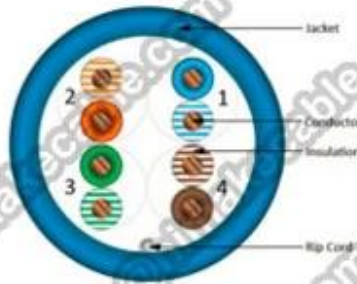

CAT6 UTP Bulk Cable