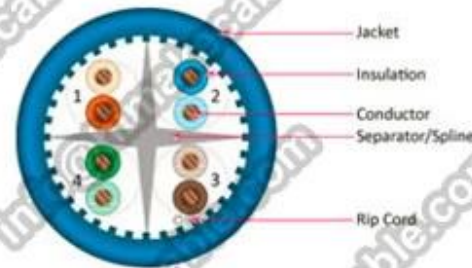

Packaging & Shipping