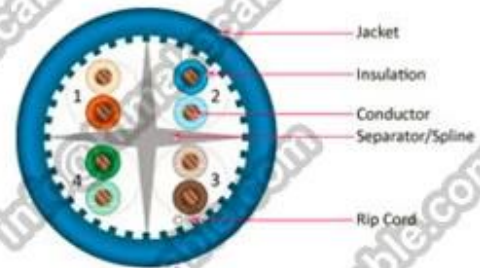

Specification datas: (more details please email us: info@himakecable.com)

Product Type Description	Norminal Cross-section (mm)	Wire core Structure (No./mm)	Insulationl Diameter (mm)	Calculation Outer Diameter (mm)	Product prox. Weight (Kg/km)
Cat.7 SFTP PVC	4x2x0.57(23AWG)	1/0.57	1.02	7.8	68
Cat.7 SFTP LSZH	4x2x0.57(23AWG)	1/0.57	1.02	7.8	71

CAT5e UTP Bulk Cable

CAT6 UTP Bulk Cable

CAT6A UTP Bulk Cable

Packaging & Shipping

305m/pull out box

colour pull out box

2boxes in carton

305m/wooden reel