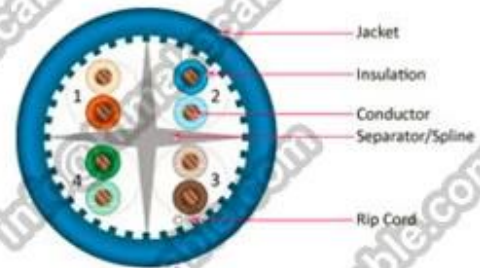

Product Description:

Conductor: CCS+CCA/CCA/CCU/BC

Conductor size: 0.51mm, 24AWG

Twist pairs: 4~25 pairs

Insulation: PE, HDPE

Insulation color: 4 pairs color: Blue/white-blue; Green/white-green; Orange/white-orange; Brown/white-brown, color coded according to ANSI/TIA/EIA-568-B color code

Main product model: SFTP Cat5e, HSYVP5e, HSYYP5e, HSYZP5e

Product standard: ISO/IEC11801, IEC61156-2, YD/T1019-2001, ANSI/TIA/EIA-568B, UL444

Product characteristics:

UV resistance and Rohs compliant; Feature different strand lay-length, keeping good NEXT and FEXT, anti-electromagnetic disturbing improvement; Structure CCS+CCA/CCA/CCU/BC conductor, HDP/PE insulation, FRPVC/LSOH PVC jacket, twinning structure, flexible added, easily cabling; High-performance data transmission.

Packae datas: (more details please email us: info@himakecable.com)

Product Type Description	Norminal Cross-section (mm)	Wire core Structure (No./mm)	Insulationl Diameter (mm)	Calculation Outer Diameter (mm)	Product prox. Weight (Kg/km)
Cat.5e SFTP PVC	4x2x0.5(24AWG)	1/0.517	1.06	6.2	65
Cat.5e SFTP LSZH	4x2x0.5(24AWG)	1/0.517	1.06	6.2	67

CAT5e UTP Bulk Cable

CAT6 UTP Bulk Cable

CAT6A UTP Bulk Cable

Packaging & Shipping

305m/pull out box

colour pull out box

2boxes in carton

305m/wooden reel