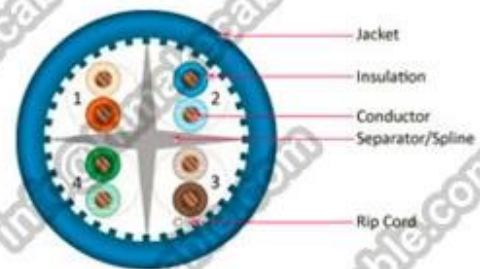

Package datas: (more details please email us: info@himakecable.com)

Product Type Description	Norminal Cross-section (mm)	Wire core Structure (No./mm)	Insulationl Diameter (mm)	Calculation Outer Diameter (mm)	Product prox. Weight (Kg/km)
Cat.5e UTP PVC	4x2x0.5(24AWG)	1/0.51	0.91	5.1	31
Cat.5e UTP PVC	25x2x0.5(24AWG)	1/0.51	0.91	11.5	175
Cat.5e UTP LSZH	4x2x0.5(24AWG)	1/0.51	0.91	5.1	33

Cat.5e UTP LSZH	25x2x0.5(24AWG)	1/0.51	0.91	11.5	179
-----------------	-----------------	--------	------	------	-----

CAT5e UTP Bulk Cable

CAT6 UTP Bulk Cable

CAT6A UTP Bulk Cable

Packaging & Shipping

305m/pull out box