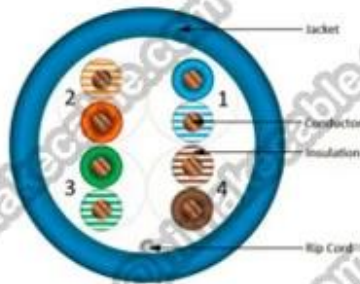

CAT6 UTP Bulk Cable