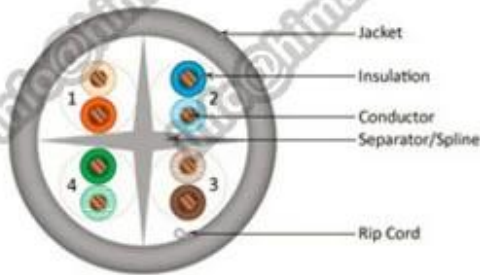

Package datas: (more details please email us: info@himakecable.com)

Product Type Description	Norminal Cross-section (mm)	Wire core Structure (No./mm)	Insulationl Diameter (mm)	Calculation Outer Diameter (mm)	Product prox. Weight (Kg/km)
Cat.5e UTP PVC	4x2x0.5(24AWG)	1/0.51	0.91	5.1	31
Cat.5e UTP PVC	25x2x0.5(24AWG)	1/0.51	0.91	11.5	175
Cat.5e UTP LSZH	4x2x0.5(24AWG)	1/0.51	0.91	5.1	33

Cat.5e UTP LSZH	25x2x0.5(24AWG)	1/0.51	0.91	11.5	179
-----------------	-----------------	--------	------	------	-----

CAT5e UTP Bulk Cable

CAT6 UTP Bulk Cable

CAT6A UTP Bulk Cable

Packaging & Shipping

305m/pull out box