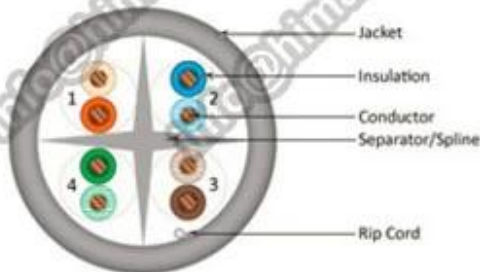

## Package datas: (more details please email us: [info@himakecable.com](mailto:info@himakecable.com))

Product Type Description	Norminal Cross-section (mm)	Wire core Structure (No./mm)	Insulationl Diameter (mm)	Calculation Outer Diameter (mm)	Product prox. Weight (Kg/km)
Cat.5e UTP PVC	4x2x0.5(24AWG)	1/0.51	0.91	5.1	31
Cat.5e UTP PVC	25x2x0.5(24AWG)	1/0.51	0.91	11.5	175
Cat.5e UTP LSZH	4x2x0.5(24AWG)	1/0.51	0.91	5.1	33

Cat.5e UTP LSZH	25x2x0.5(24AWG)	1/0.51	0.91	11.5	179
-----------------	-----------------	--------	------	------	-----

CAT5e UTP Bulk Cable

CAT6 UTP Bulk Cable

CAT6A UTP Bulk Cable

Packaging & Shipping

305m/pull out box