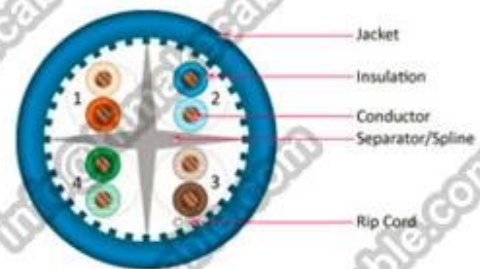

## Package datas: (more details please email us: [info@himakecable.com](mailto:info@himakecable.com))

Product Type Description	Norminal Cross-section (mm)	Wire core Structure (No./mm)	Insulationl Diameter (mm)	Calculation Outer Diameter (mm)	Product prox. Weight (Kg/km)
Cat.5e UTP PVC	4x2x0.5(24AWG)	1/0.51	0.91	5.1	31
Cat.5e UTP PVC	25x2x0.5(24AWG)	1/0.51	0.91	11.5	175
Cat.5e UTP LSZH	4x2x0.5(24AWG)	1/0.51	0.91	5.1	33

Cat.5e UTP LSZH	25x2x0.5(24AWG)	1/0.51	0.91	11.5	179
-----------------	-----------------	--------	------	------	-----

CAT5e UTP Bulk Cable

CAT6 UTP Bulk Cable

CAT6A UTP Bulk Cable

Packaging & Shipping

305m/pull out box