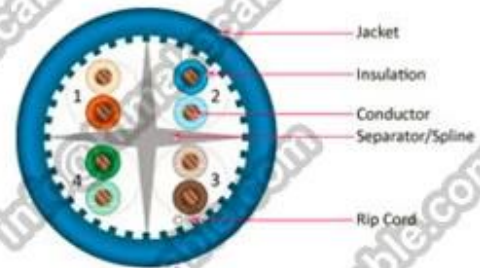

Specification datas: (more details please email us: info@himakecable.com)

Product Type Description	Norminal Cross-section (mm)	Wire core Structure (No./mm)	Insulationl Diameter (mm)	Calculation Outer Diameter (mm)	Product prox. Weight (Kg/km)
Cat.6 FTP PVC	4x2x0.57(23AWG)	1/0.57	1.02	7.1	46
Cat.6 FTP LSZH	4x2x0.57(23AWG)	1/0.57	1.02	7.1	48

CAT5e UTP Bulk Cable

CAT6 UTP Bulk Cable

CAT6A UTP Bulk Cable

Packaging & Shipping

305m/pull out box

colour pull out box

2boxes in carton

305m/wooden reel