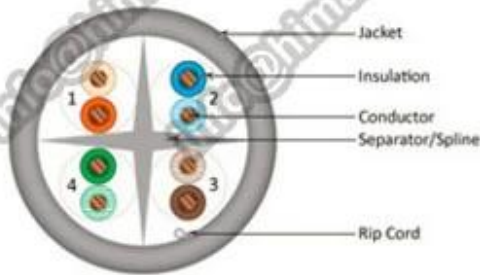

CAT6A UTP Bulk Cable