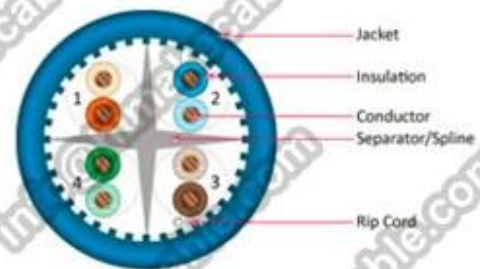

## Packae datas: (more details please email us: [info@himakecable.com](mailto:info@himakecable.com))

Product Type Description	Norminal Cross-section (mm)	Wire core Structure (No./mm)	Insulationl Diameter (mm)	Calculation Outer Diameter (mm)	Product prox. Weight (Kg/km)
Cat.5e UTP PVC	4x2x0.5(24AWG)	1/0.51	0.91	5.1	31
Cat.5e UTP PVC	25x2x0.5(24AWG)	1/0.51	0.91	11.5	175
Cat.5e UTP LSZH	4x2x0.5(24AWG)	1/0.51	0.91	5.1	33

Cat.5e UTP LSZH	25x2x0.5(24AWG)	1/0.51	0.91	11.5	179
-----------------	-----------------	--------	------	------	-----

CAT5e UTP Bulk Cable

CAT6 UTP Bulk Cable

CAT6A UTP Bulk Cable

Packaging & Shipping

305m/pull out box