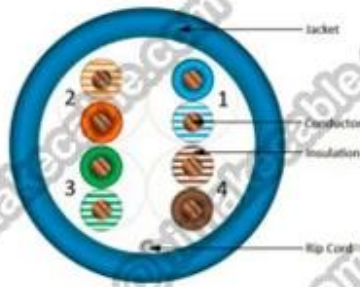

CAT6 UTP Bulk Cable