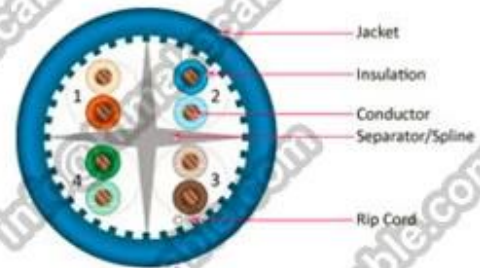

Packaging & Shipping