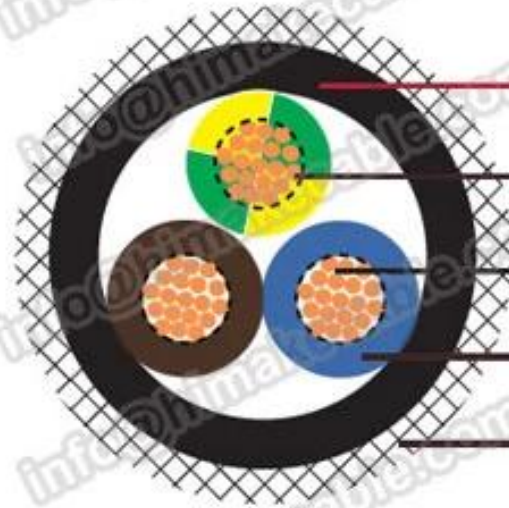

**海迈电缆**  
Himake Cable

- silicone jacket
- Green/Yellow wire
- Tinned copper conductor
- silicone insulation
- Polyester fiber braid

[www.himakecable.com](http://www.himakecable.com)  
[info@himakecable.com](mailto:info@himakecable.com)

**SIHF-J 300/500V**

300/500V

5

2c+3c 4c 5c HD308/UNE 21089-1

H05SST-F

100

-60°C 180°C

TS HD 22.15.S1

TS HD 22.15.S1

TS HD 22.15.S1

TS HD 22.15.S1

TS HD 22.15.S1 info@himakecable.com

TS HD 22.15.S1	TS HD 22.15.S1	TS HD 22.15.S1mm	O.D.	170°C amp
2x0.75	0.6	0.8	6.2	5.4
2x1.0	0.6	0.9	6.7	7.0
2x1.5	0.8	1.0	7.9	9.4
2x2.5	0.9	1.1	9.3	12.2
3x0.75	0.6	0.9	6.8	5.1
3x1.0	0.6	0.9	7.1	6.7
3x1.5	0.8	1.0	8.4	9.0
3x2.5	0.9	1.1	9.9	11.6