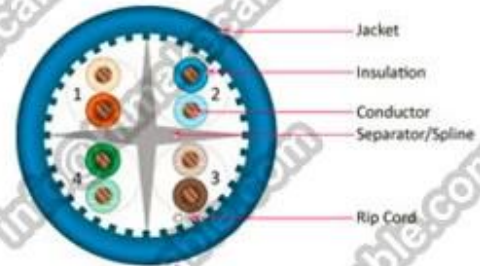

info@himakecable.com

Category	Dimensions (mm)	Conductors (No./mm)	Outer Diameter (mm)	Inner Diameter (mm)	Weight (Kg / km)
Cat.6 FTP PVC	4x2x0.57 23AWG	1 / 0.57	1.02	7.1	46
Cat.6 FTP LSZH	4x2x0.57 23AWG	1 / 0.57	1.02	7.1	48

CAT5e UTP Bulk Cable

CAT6 UTP Bulk Cable

CAT6A UTP Bulk Cable

Packaging & Shipping

305m/pull out box

colour pull out box

2boxes in carton

305m/wooden reel