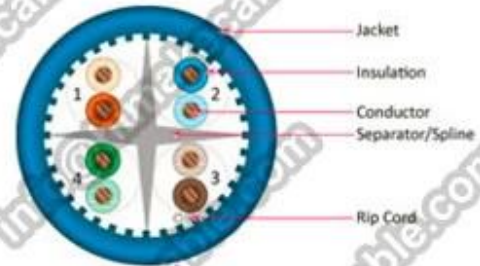

Packae Info: (Email: info@himakecable.com)

Description	Wire Size (mm)	Stranding (Ø/mm)	Insulation (mm)	Overall (mm)	Weight (Kg/km)
Cat.5e FTP PVC	4x2x0.5(24AWG)	1/0.51	1.01	5.5	40
Cat.5e FTP LSZH	4x2x0.5(24AWG)	1/0.51	1.01	5.5	43

CAT5e UTP Bulk Cable

CAT6 UTP Bulk Cable

CAT6A UTP Bulk Cable

Packaging & Shipping

305m/pull out box

colour pull out box

2boxes in carton

305m/wooden reel