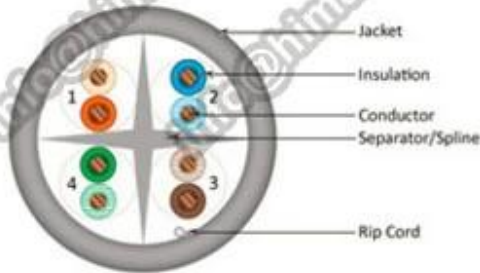

CAT6A UTP Bulk Cable