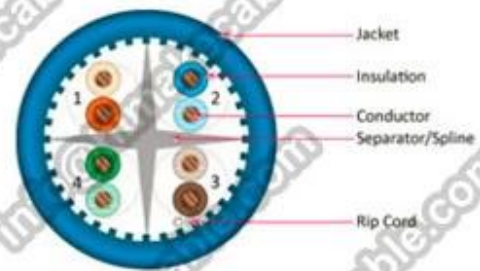

Cat. 5 UTP LSZH	4x2x0.5(24AWG)	1/0.51	0.91	5.1	30
Cat. 5 UTP LSZH	25x2x0.5(24AWG)	1/0.51	0.91	11.5	174

CAT5e UTP Bulk Cable

CAT6 UTP Bulk Cable

CAT6A UTP Bulk Cable

Packaging & Shipping

305m/pull out box

colour pull out box