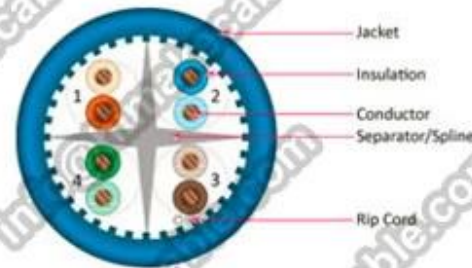

Contact Information (Email: info@himakecable.com)

Product Name	Conductor Size (AWG)	Conductor Diameter (mm)	Insulation Thickness (mm)	Overall Diameter (mm)	Weight (kg/100m)
7 Core SFTP PVC	4x2x0.57(23AWG)	1/0.57	1.02	7.8	68
7 Core SFTP Plenum	4x2x0.57(23AWG)	1/0.57	1.02	7.8	71

CAT5e UTP Bulk Cable

CAT6 UTP Bulk Cable

CAT6A UTP Bulk Cable

Packaging & Shipping

305m/pull out box

colour pull out box

2boxes in carton

305m/wooden reel