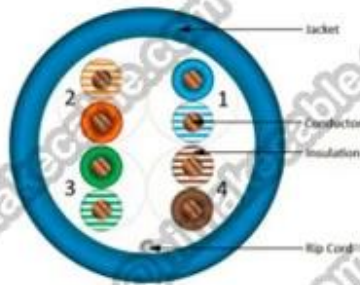

CAT6 UTP Bulk Cable