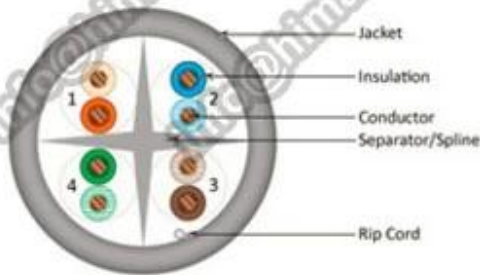

CAT6A UTP Bulk Cable