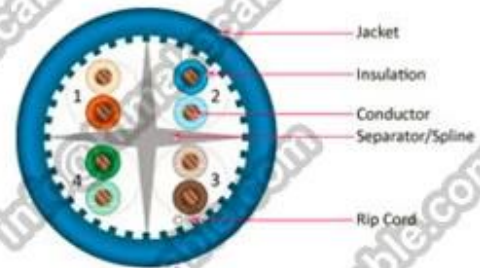

Performance

250MHz; 10Base-T ISDN 4.16Mbps Ring IEEE802.5 1Gbps IEEE802.3 100Mbps TP-PMD 100BASE-T4 / TX FAST 100VG-AnyLAN 1000Base-T 1000Base-TX 155Mbps ATM 622Mbps ATM

Contact: info@himakecable.com

Description	Conductor No./mm	Insulation Thickness	Insulation Material	PROX mm/ft
FTP PVC	4x2x0.57 23AWG	1 / 0.57	1.02	7.1 / 46
FTP LSZH	4x2x0.57 23AWG	1 / 0.57	1.02	7.1 / 48

CAT5e UTP Bulk Cable

CAT6 UTP Bulk Cable

CAT6A UTP Bulk Cable

Packaging & Shipping

305m/pull out box

colour pull out box

2boxes in carton

305m/wooden reel