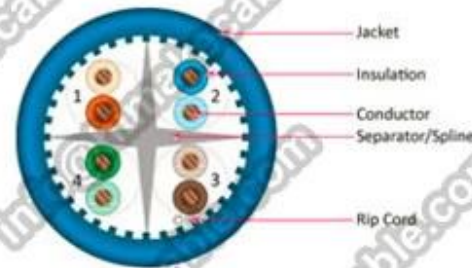

Standard gauges in conductors 22-24 AWG wire

16-20 AWG wire

CAT5e UTP Bulk Cable

CAT6 UTP Bulk Cable

CAT6A UTP Bulk Cable

Packaging & Shipping

305m/pull out box

colour pull out box