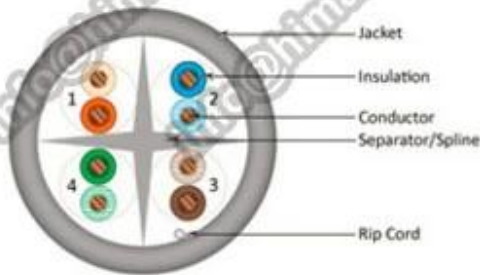

Standard gauges in conductors 22-24 AWG wire

16-20 AWG wire

CAT5e UTP Bulk Cable

CAT6 UTP Bulk Cable

CAT6A UTP Bulk Cable

Packaging & Shipping

305m/pull out box

colour pull out box