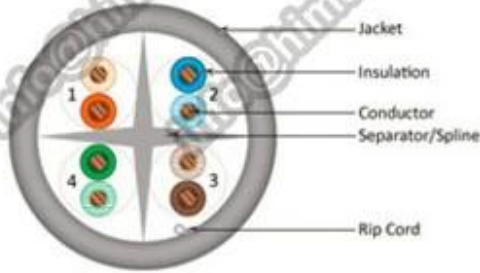

CAT6A UTP Bulk Cable