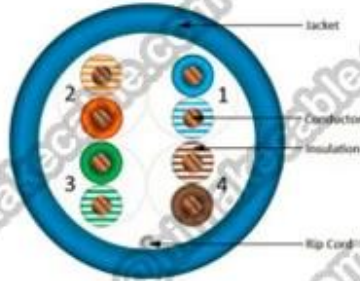

CAT6 UTP Bulk Cable