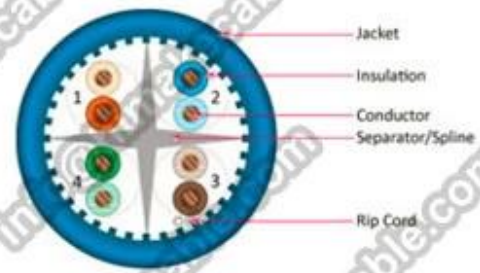

Product Description:

Model	CAT5E CABLE
Conductor Size	24AWG 0.5mm/0.51mm
Conductor Material	CCA/BC
Nuber Of Conductor	4Pair
Shiled	UTP/FTP
Flammability Grade	CMP,CMR
Insulation Material	HDPE
Insulation Diameter	0.91mm
Jacket Material	PVC, ROHS PVC, LSZH
Outer Jacket Diameter	5.3mm
DC Resistance(Max.)	9.5Ω/100m
DC Resistance Imbalance	2.50%

Product characteristics:

1. High quality CAT5E cable 4Pair UTP 24AWG solid bare copper 1000ft
2. High-Performance data cable ,application structured cabling, CCTV system , Alarm system , Telecom project etc
3. Exceeds TIA/EIA-568B.2,ISO/IEC 11801 , ETL listed
4. 100Base-TX,100Base-T2 and 100Base-T4 standard
5. Can be used for voice, integrated service data network (ISDN)
6. Long transmission distance, small transmission loss, wear resistance, resistance to pressure

UTP CAT5E	IN GIFT BOX	19*35*35	41*37*36	305m/roll	2roll/ctn	41	36	37	0.055	1000	2450
FTP/SFTP CAT5E	IN GIFT BOX	21*35*35	45*37*37	305m/roll	2roll/ctn	45	37	37	0.062	900	2200
CAT5E OUTDOOR	WOODEN REEL	32*32*22.5	66*35*24	305m/Reel	2reel/ctn	66	35	24	0.055	1000	2400

CAT5e UTP Bulk Cable

CAT6 UTP Bulk Cable

CAT6A UTP Bulk Cable

Packaging & Shipping

305m/pull out box

colour pull out box

2boxes in carton

305m/wooden reel